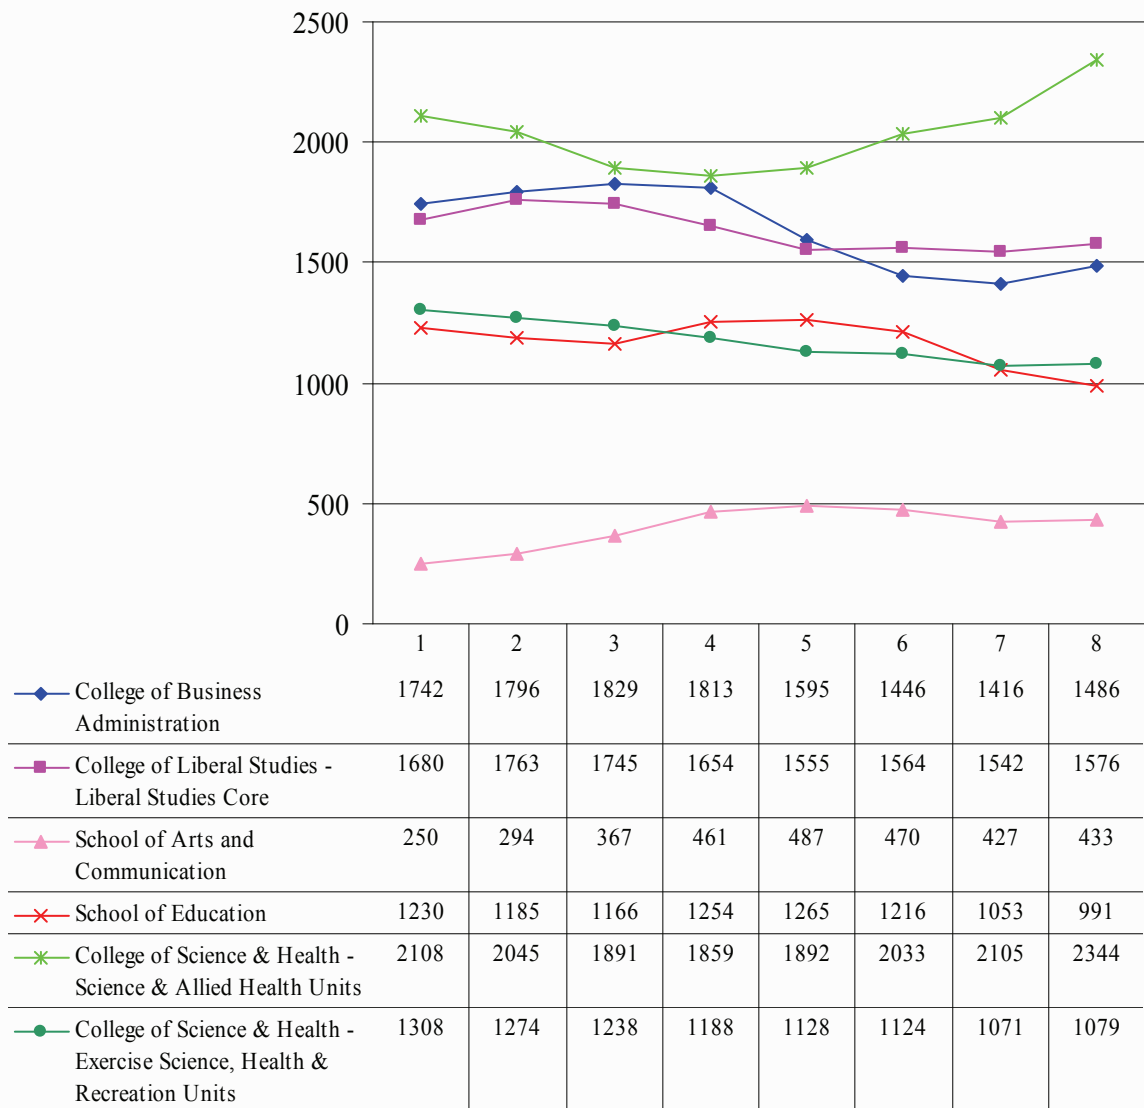

## Undergraduate Enrollment by College / School 8-year Trend

### Data Definitions

- Enrollment by College / School is determined by student first major
- Headcount enrollment is a count of the number of people taking courses as of Official Day of Record (the 10th day of instruction) for the Fall term regardless of how many credits they are taking
- Undergraduate counts include all first-time, first-degree seeking undergraduate students