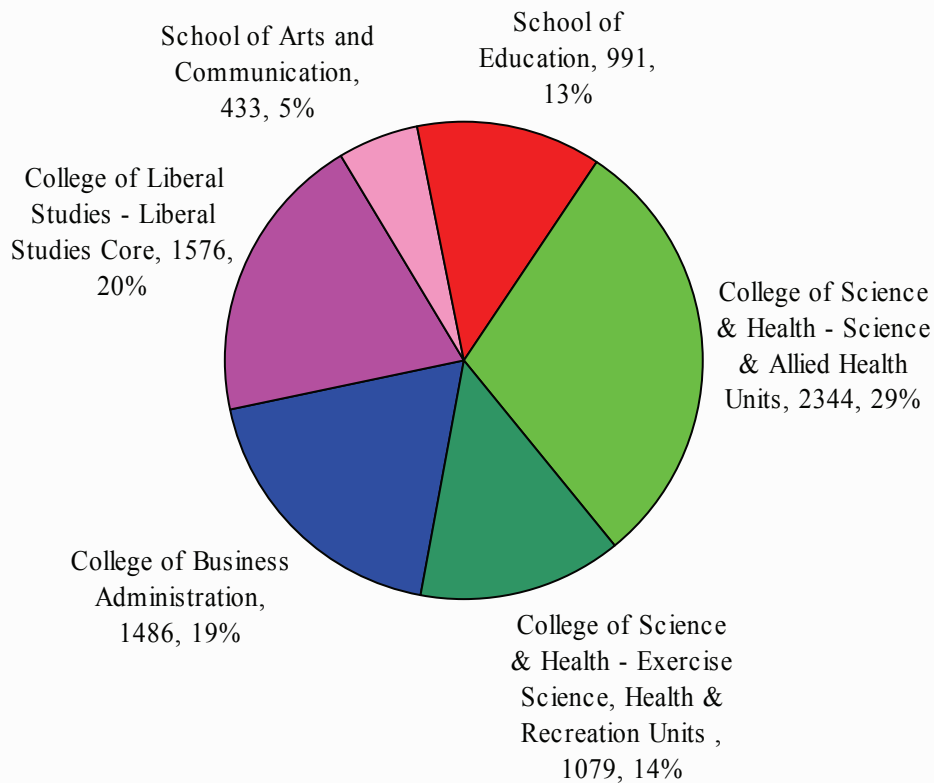

Undergraduate Enrollment by College / School

Data Definitions

- Enrollment by College / School is determined by student first major
- Headcount enrollment is a count of the number of people taking courses as of Official Day of Record (the 10th day of instruction) for the Fall term regardless of how many credits they are taking
- Undergraduate counts include all first-time, first-degree seeking undergraduate students